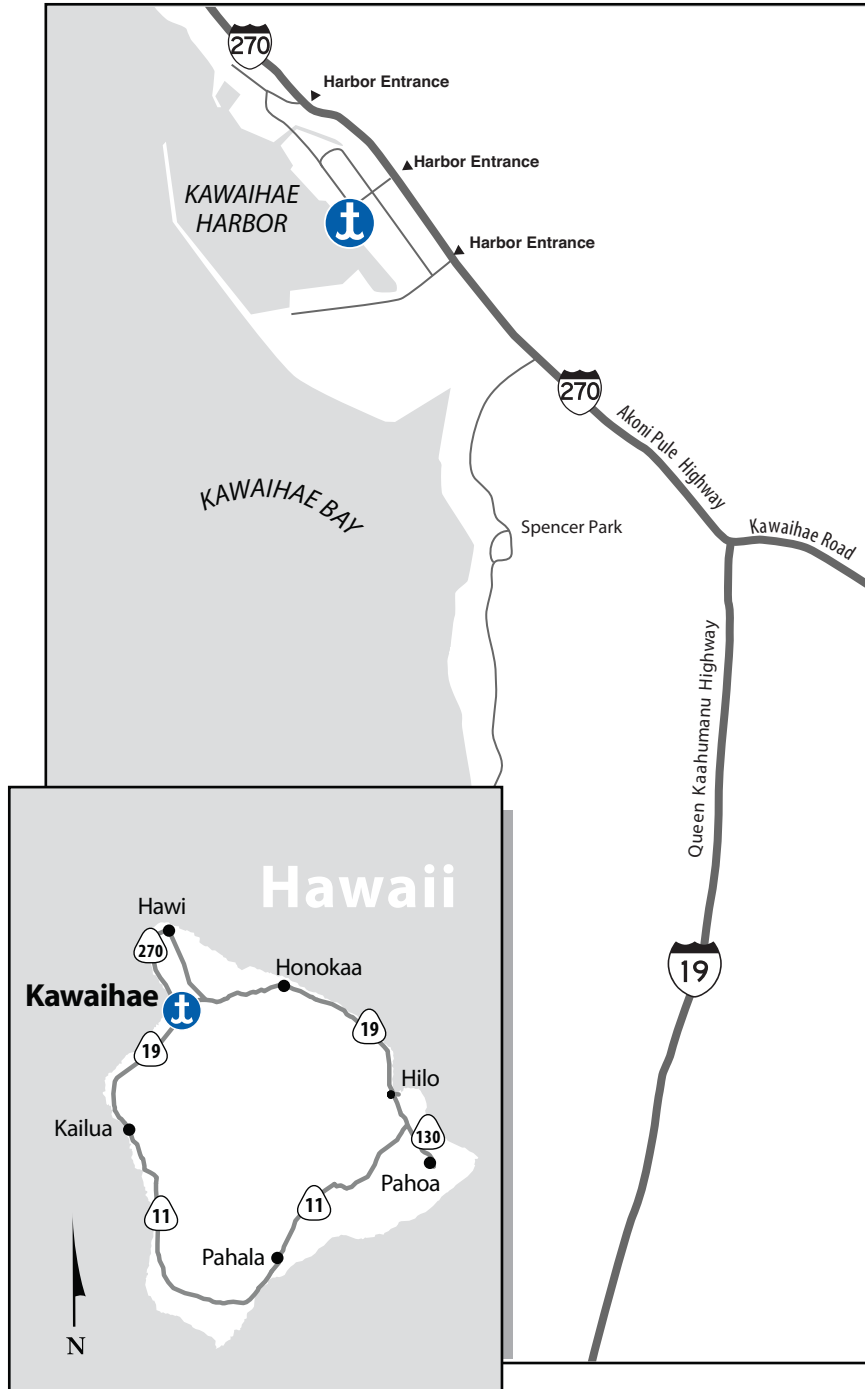

KAWAIHAE

ISLAND OF HAWAII

ADDRESS

Matson Container Yard
Kawaihae Harbor
Kawaihae, HI 96743
1-800-4-MATSON

HOURS OF OPERATION

Monday – Friday
7:30 a.m. - 11:30 a.m.
1:00 p.m. - 3:30 p.m.

DRIVING DIRECTIONS

From the North

- Take HI-270 south to Kawaihae

From the Hilo area

- Take the HI-19 (Hawaii Belt Road) towards Hoonokaa
- Bear right on to HI-270
- The harbor is around mile marker 3

From the South

- Take HI-19 North to HI-270
- Continue North to Kawaihae
- The harbor is around mile marker 3